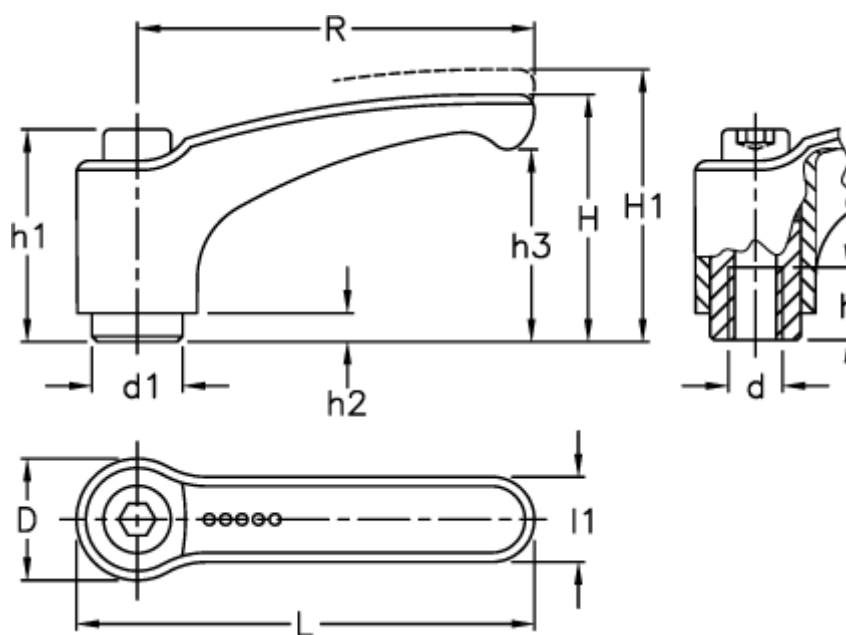

Article number: 2305237156
 Description: E+G Adjustable handle
 ERZ.78 A-M10

Measures

D	= 23.0	h3	= 36.5
d1	= 16.0	L	= 90.5
d 6H	= M10	l1	= 16.0
h	= 14	Number of teeth	= 26
H	= 46.5	R	= 78
h1	= 36.0		
H1	= 50.5		
h2	= 3.5		